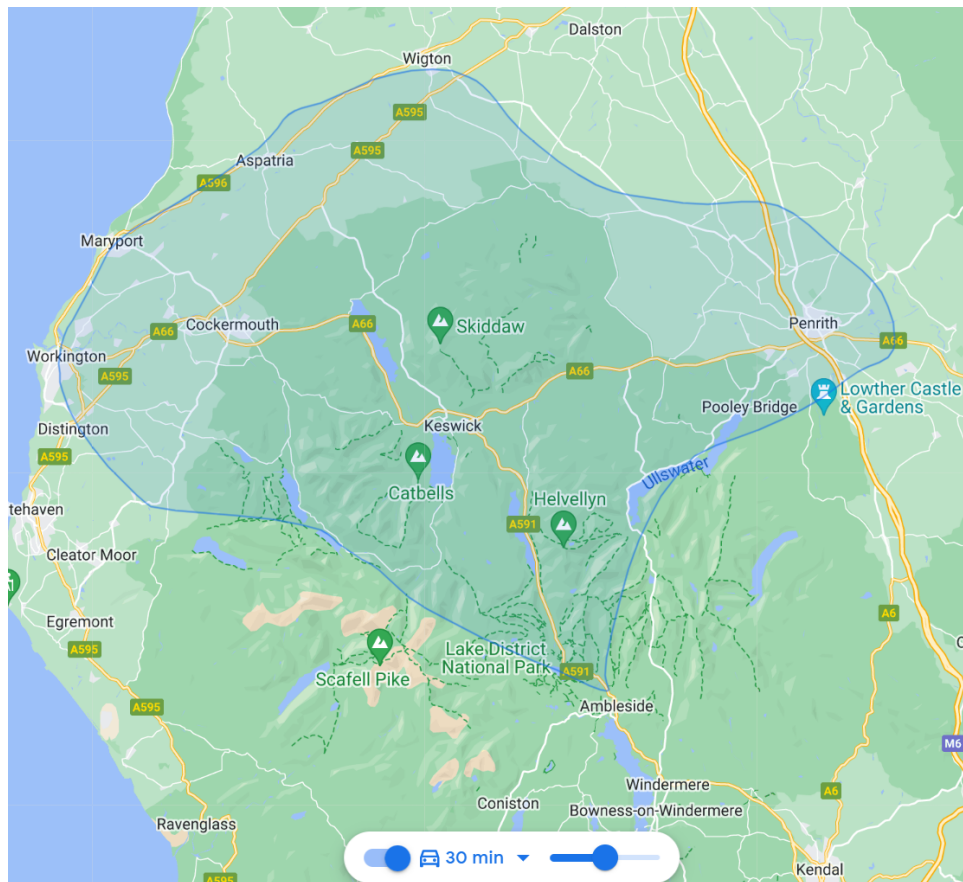

IPC Keswick Accommodation Options

Figure 1 Map showing 30 mins drive radius from Keswick Pencil Factory (CA12 5NH)

Towns such as Cockermouth and Penrith and their surrounding villages are within a 30 minutes' drive. These are just some options around but there are loads more hotels and holiday rentals even in this drive radius.

The list is categorised by the type of accommodation, with shorter drive times first.

[Link to maps](#) for hotels:

Hostels

Derwentwater Independent Hostel

Web: <http://www.derwentwater.org/>

7 mins drive

YHA Grasmere Butharlyp Howe

Web: <https://www.yha.org.uk/hostel/yha-grasmere-butharlyp-howe?startDate=02/04/2024&endDate=06/04/2024&males=1>

23 mins drive

YHA Buttermere

Web: https://www.yha.org.uk/hostel/yha-buttermere?utm_source=google&utm_medium=maps&utm_campaign=google-places

Apartments, 3 mins drive, 15 mins walk

Keswick Cottages

Web: <https://www.keswickcottages.co.uk/>

Various cottage rentals in and around Keswick

Figure 2 Map of 30 mins walking radius from Keswick Pencil Factory (CA12 5NH)