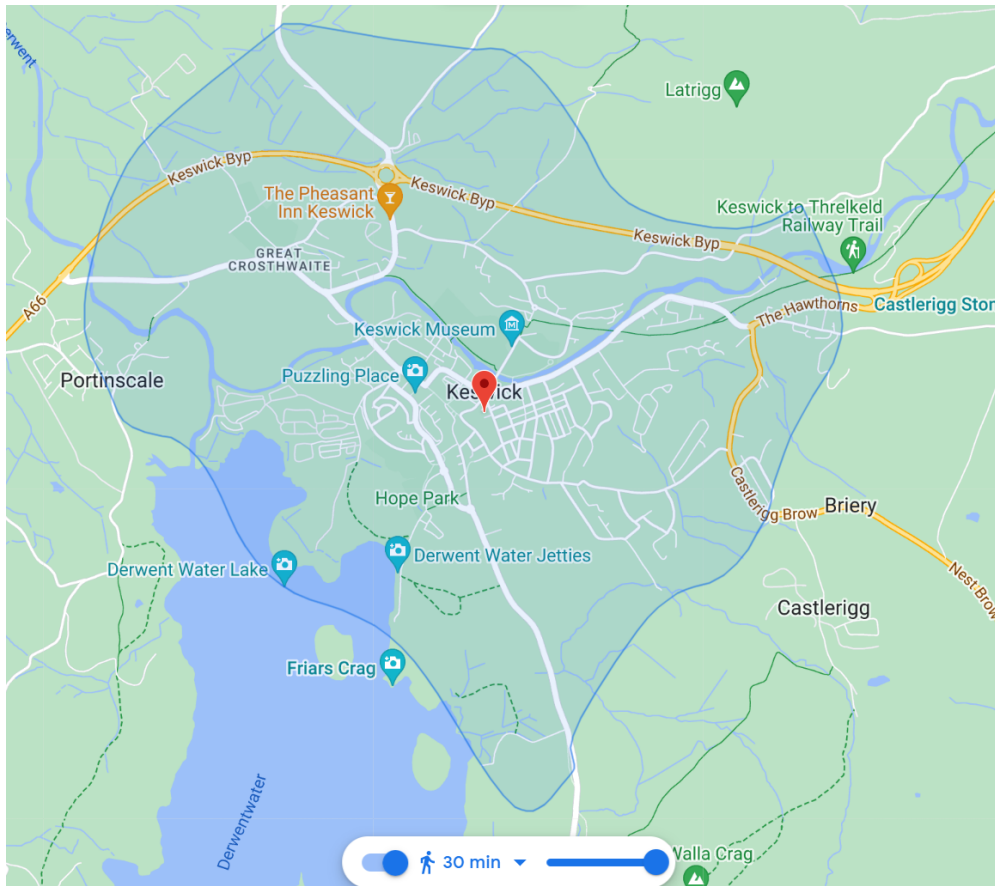

IPC Keswick Accommodation Options

Figure 1 Map showing 30 mins drive radius from Keswick Pencil Factory (CA12 5NH)

Towns such as Cockermouth and Penrith and their surrounding villages are within a 30 minutes' drive. These are just some options around but there are loads more hotels and holiday rentals even in this drive radius.

The list is categorised by the type of accommodation, with shorter drive times first.

[Link to maps](#) for hotels:

Hostels

Derwentwater Independent Hostel

Web: <http://www.derwentwater.org/>

7 mins drive

YHA Grasmere Butharlyp Howe

21 mins drive

Premier Inn Penrith

Web: https://www.premierinn.com/gb/en/hotels/england/cumbria/penrith/penrith.html?cid=GLBC_PENNEW

26 mins drive

Others

Skiddow Grove

Web: <https://www.skiddawgrove.co.uk/squirrelbank.html>

Apartments, 3 mins drive, 15 mins walk

Keswick Cottages

Web: <https://www.keswickcottages.co.uk/>

Various cottage rentals in and around Keswick

Figure 2 Map of 30 mins walking radius from Keswick Pencil Factory (CA12 5NH)